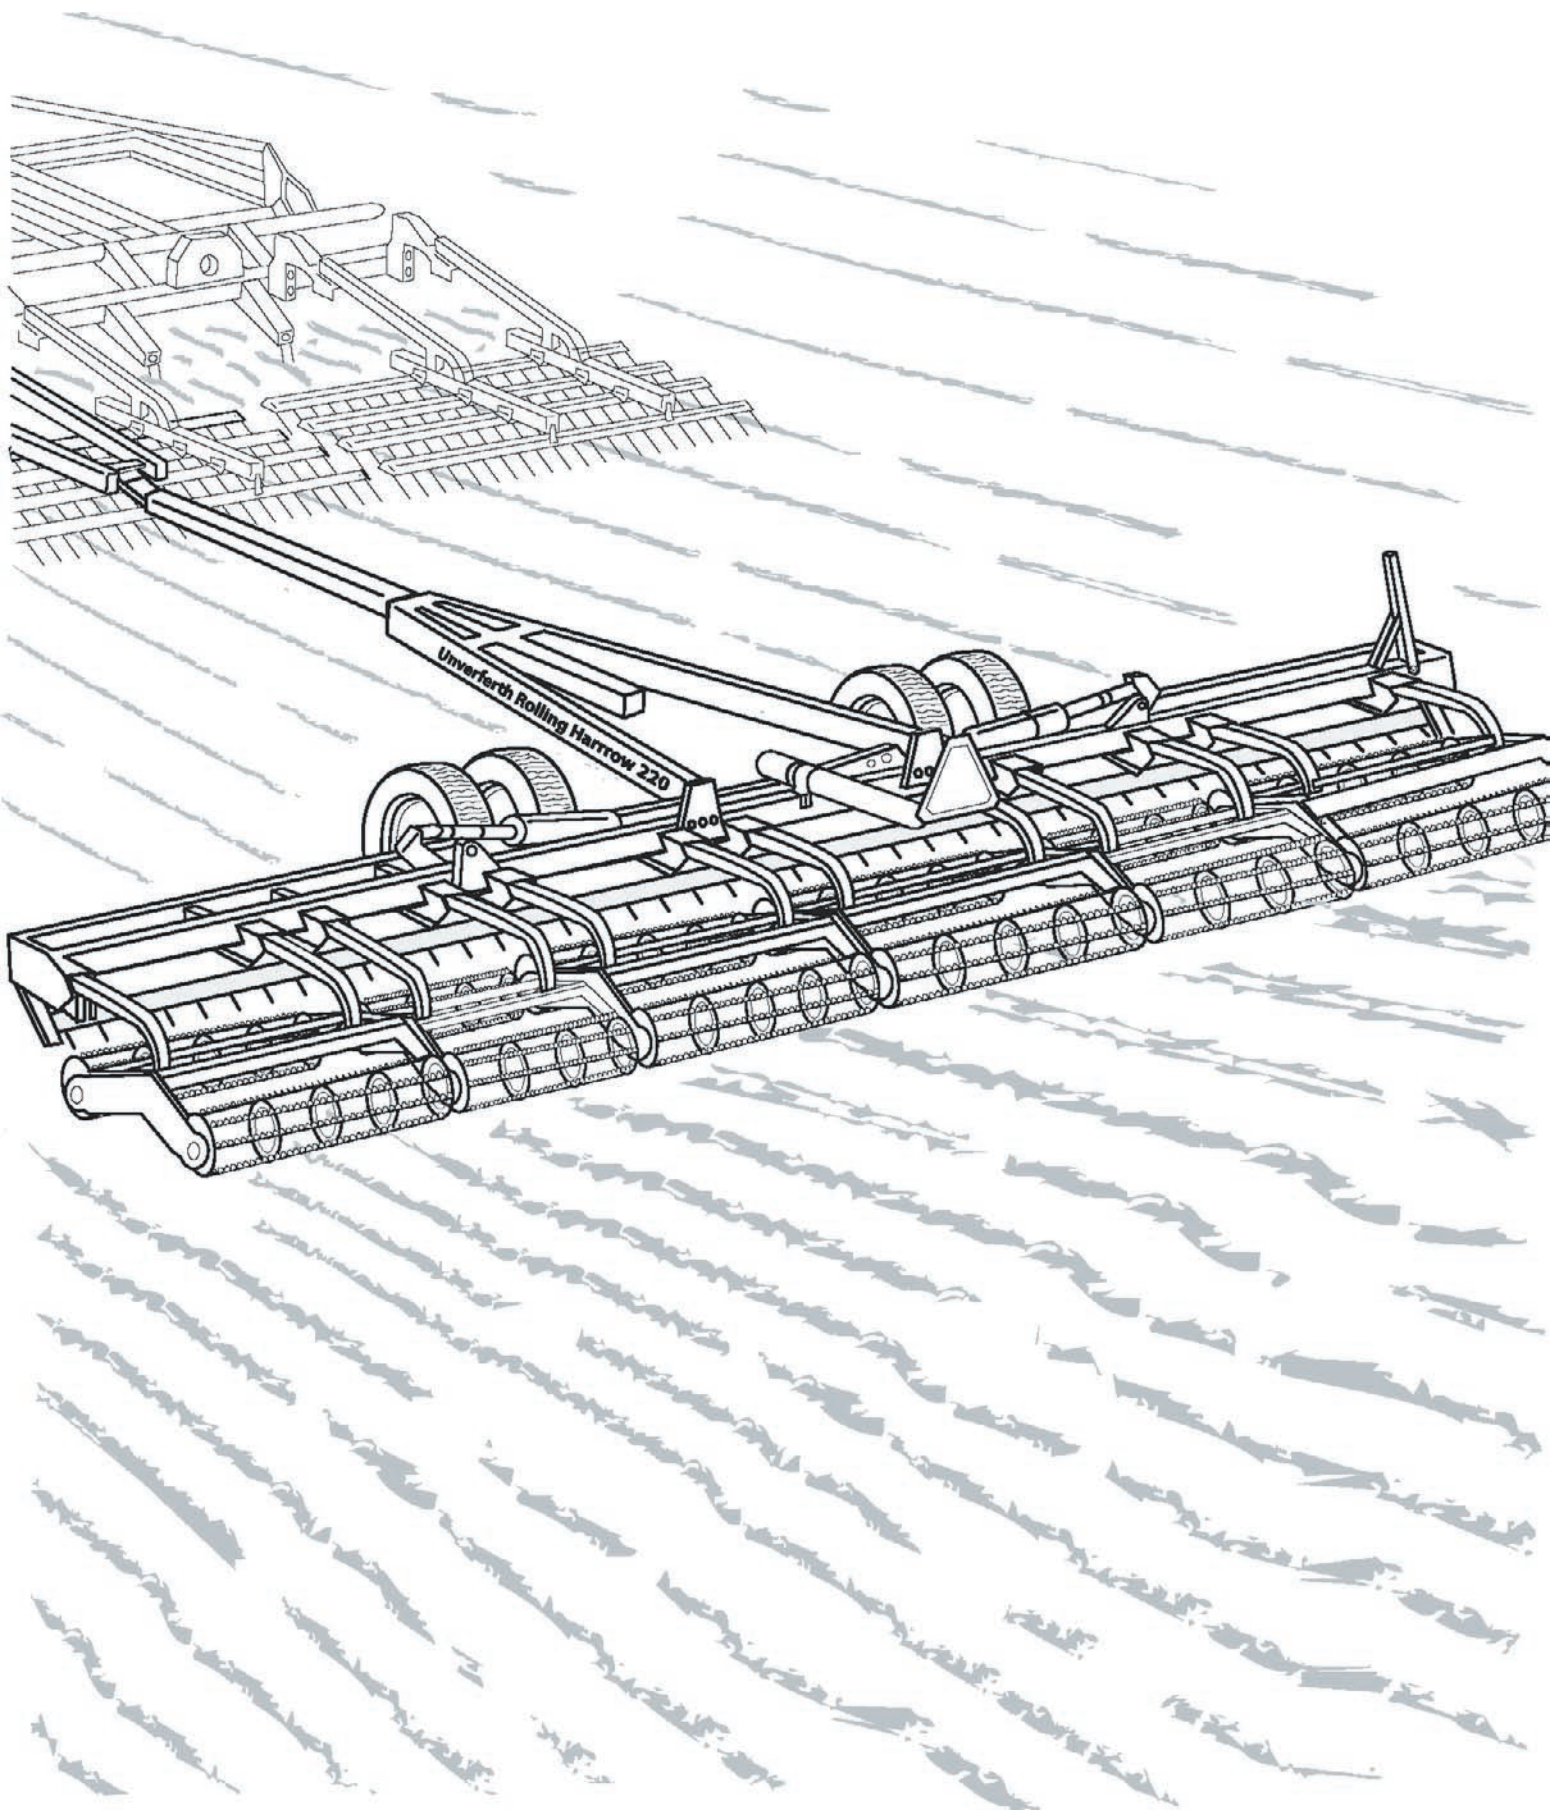

For information about Farm Safety 4 Just kids,  
please visit [www.fs4jk.org](http://www.fs4jk.org).

Triple wheels help equipment move  
easily across wet fields

The Perfecta II tool makes it easy to keep  
the space between orchard rows

Drill and Planter

fills make it easy to fill seed boxes

The Ripper-Stripper tool reduces tillage  
to save soil moisture

The Perfecta II cultivator makes a nice seedbed  
for planting seeds

Header Transports move big combine heads to  
keep roads safer.