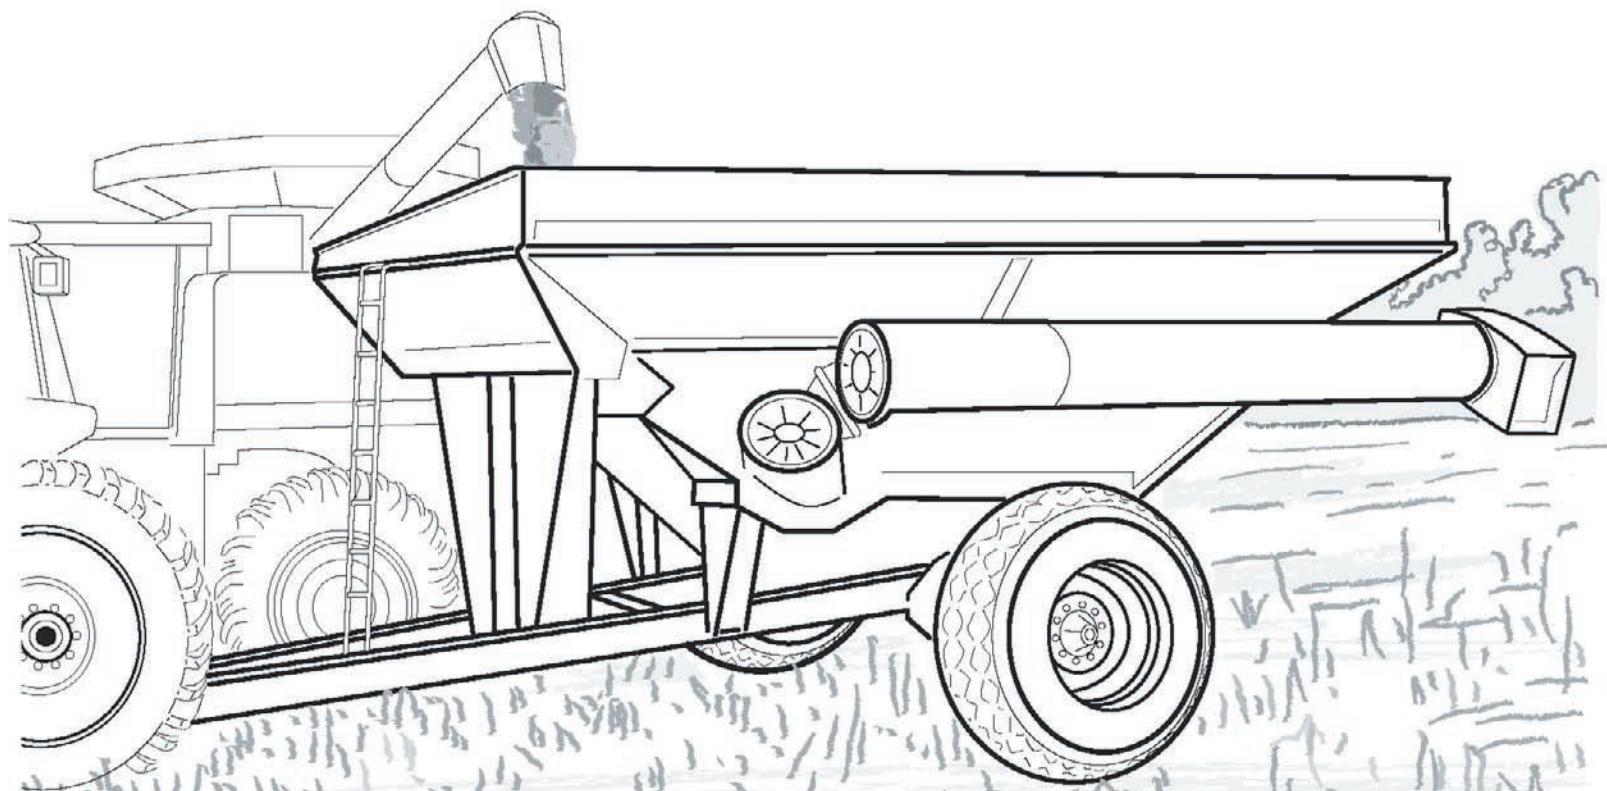

For information about Farm Safety 4 Just kids,  
please visit [www.fs4jk.org](http://www.fs4jk.org).

Triple wheels help equipment move  
easily across wet fields

The Perfecta II tool makes it easy to keep  
the space between orchard rows

Drill and Planter

fills make it easy to fill seed boxes

The Ripper-Stripper tool reduces tillage  
to save soil moisture

The Perfecta II cultivator makes a nice seedbed  
for planting seeds

Header Transports move big combine heads to  
keep roads safer.

Grain wagons move crops down the road  
and to the grain bin

Grain Carts Take The Crop From The Combine  
To A Truck For Faster Harvest.

**Wheels for combines, tractors and pretty much  
anything on the farm.**