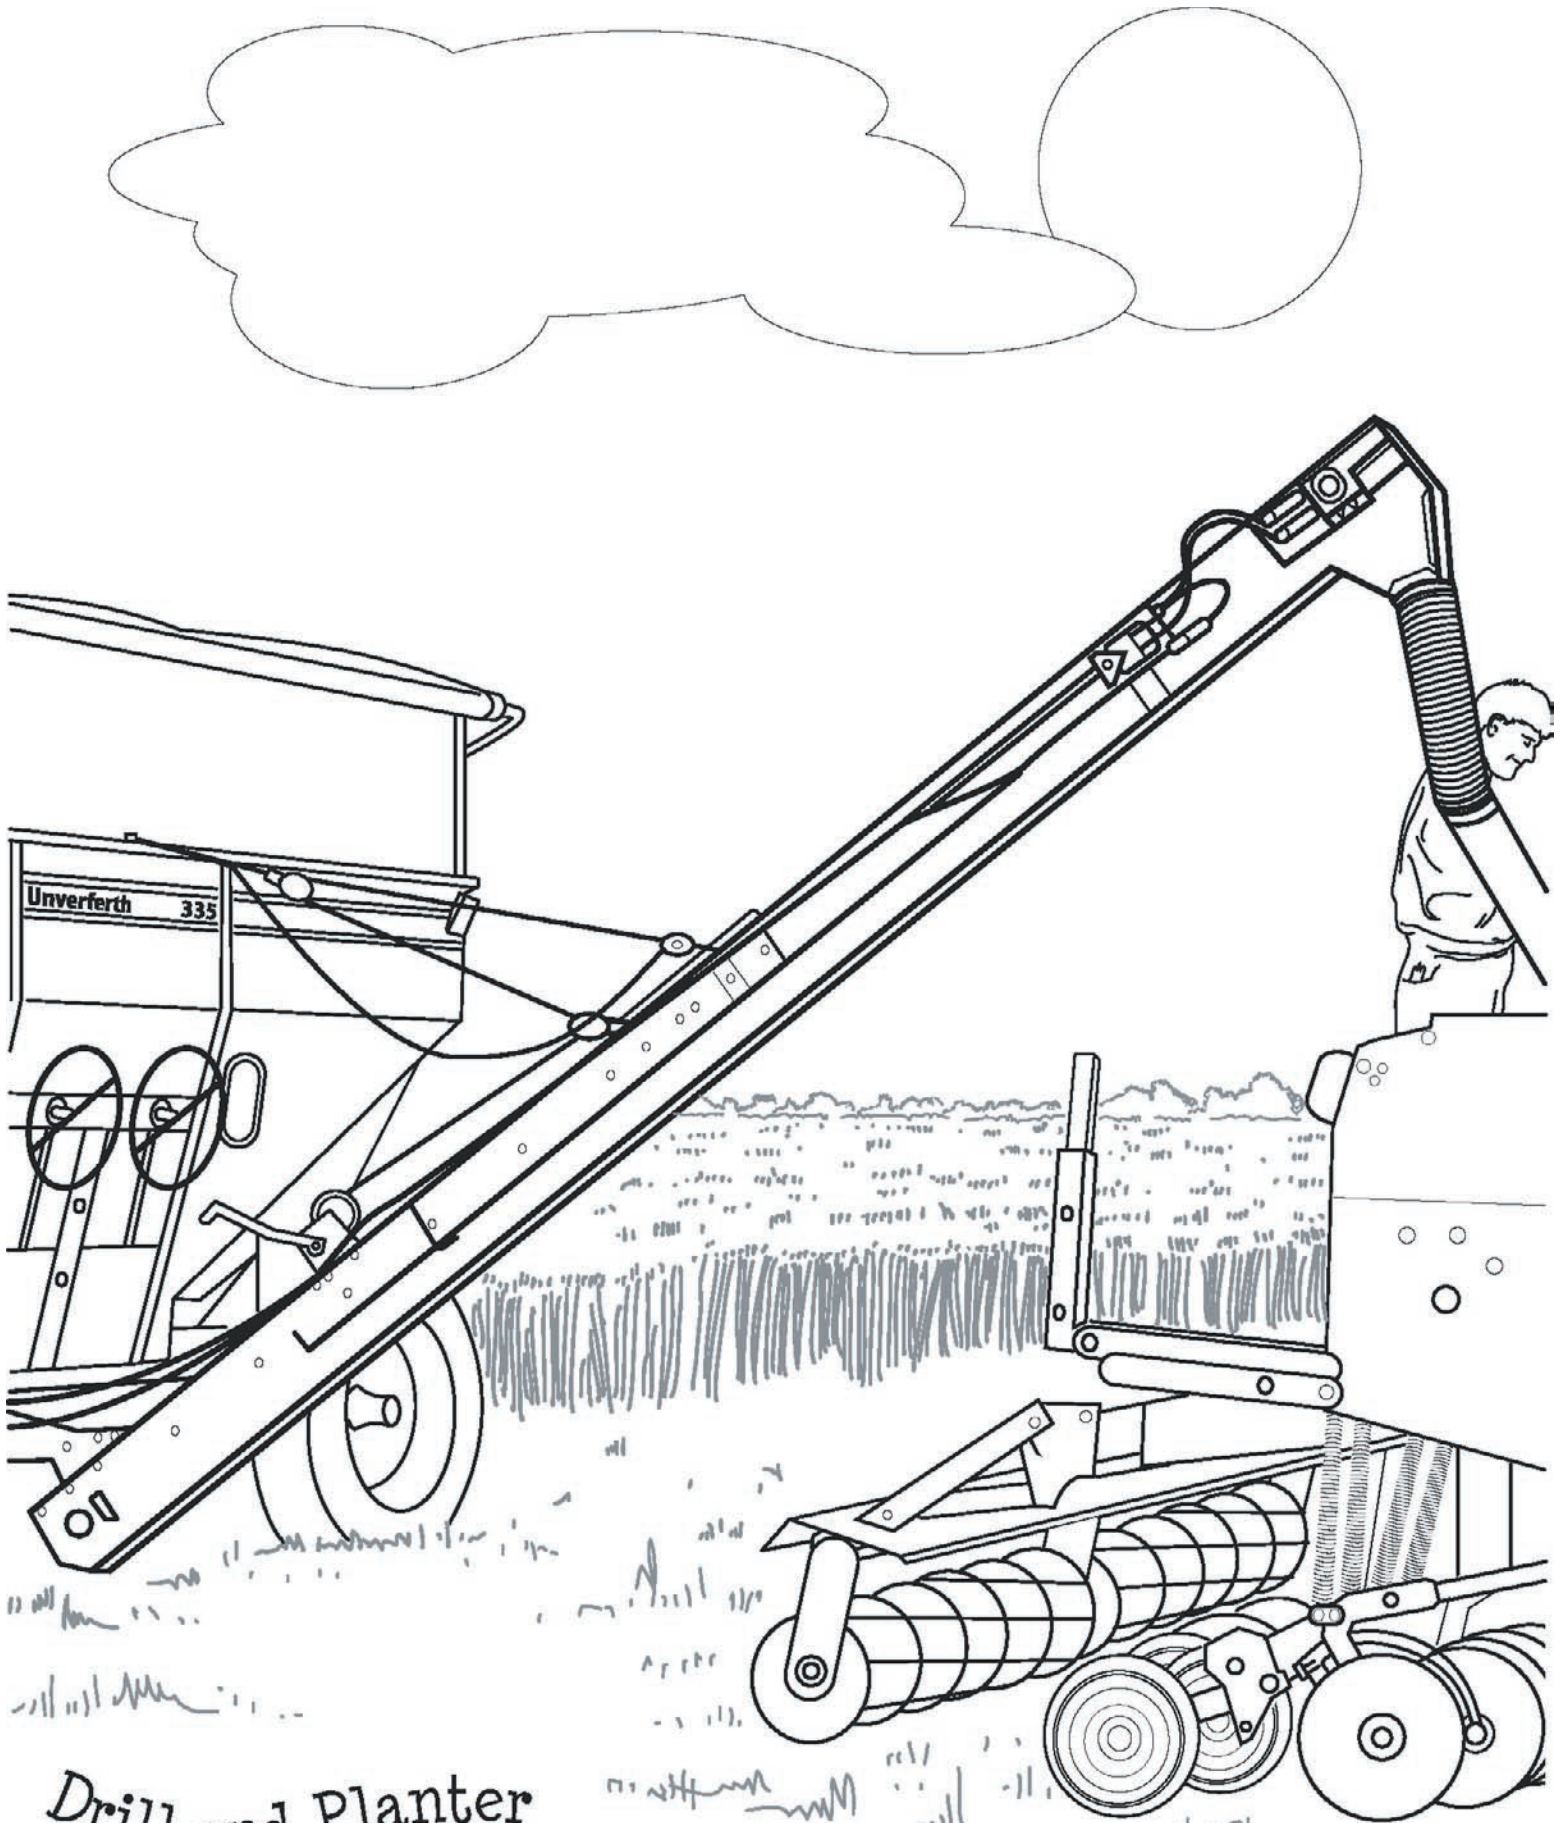

For information about Farm Safety 4 Just kids,  
please visit [www.fs4jk.org](http://www.fs4jk.org).

Triple wheels help equipment move  
easily across wet fields

The Perfecta II tool makes it easy to keep  
the space between orchard rows

Drill and Planter

fills make it easy to fill seed boxes

The Ripper-Stripper tool reduces tillage  
to save soil moisture

The Perfecta II cultivator makes a nice seedbed  
for planting seeds

Header Transports move big combine heads to  
keep roads safer.