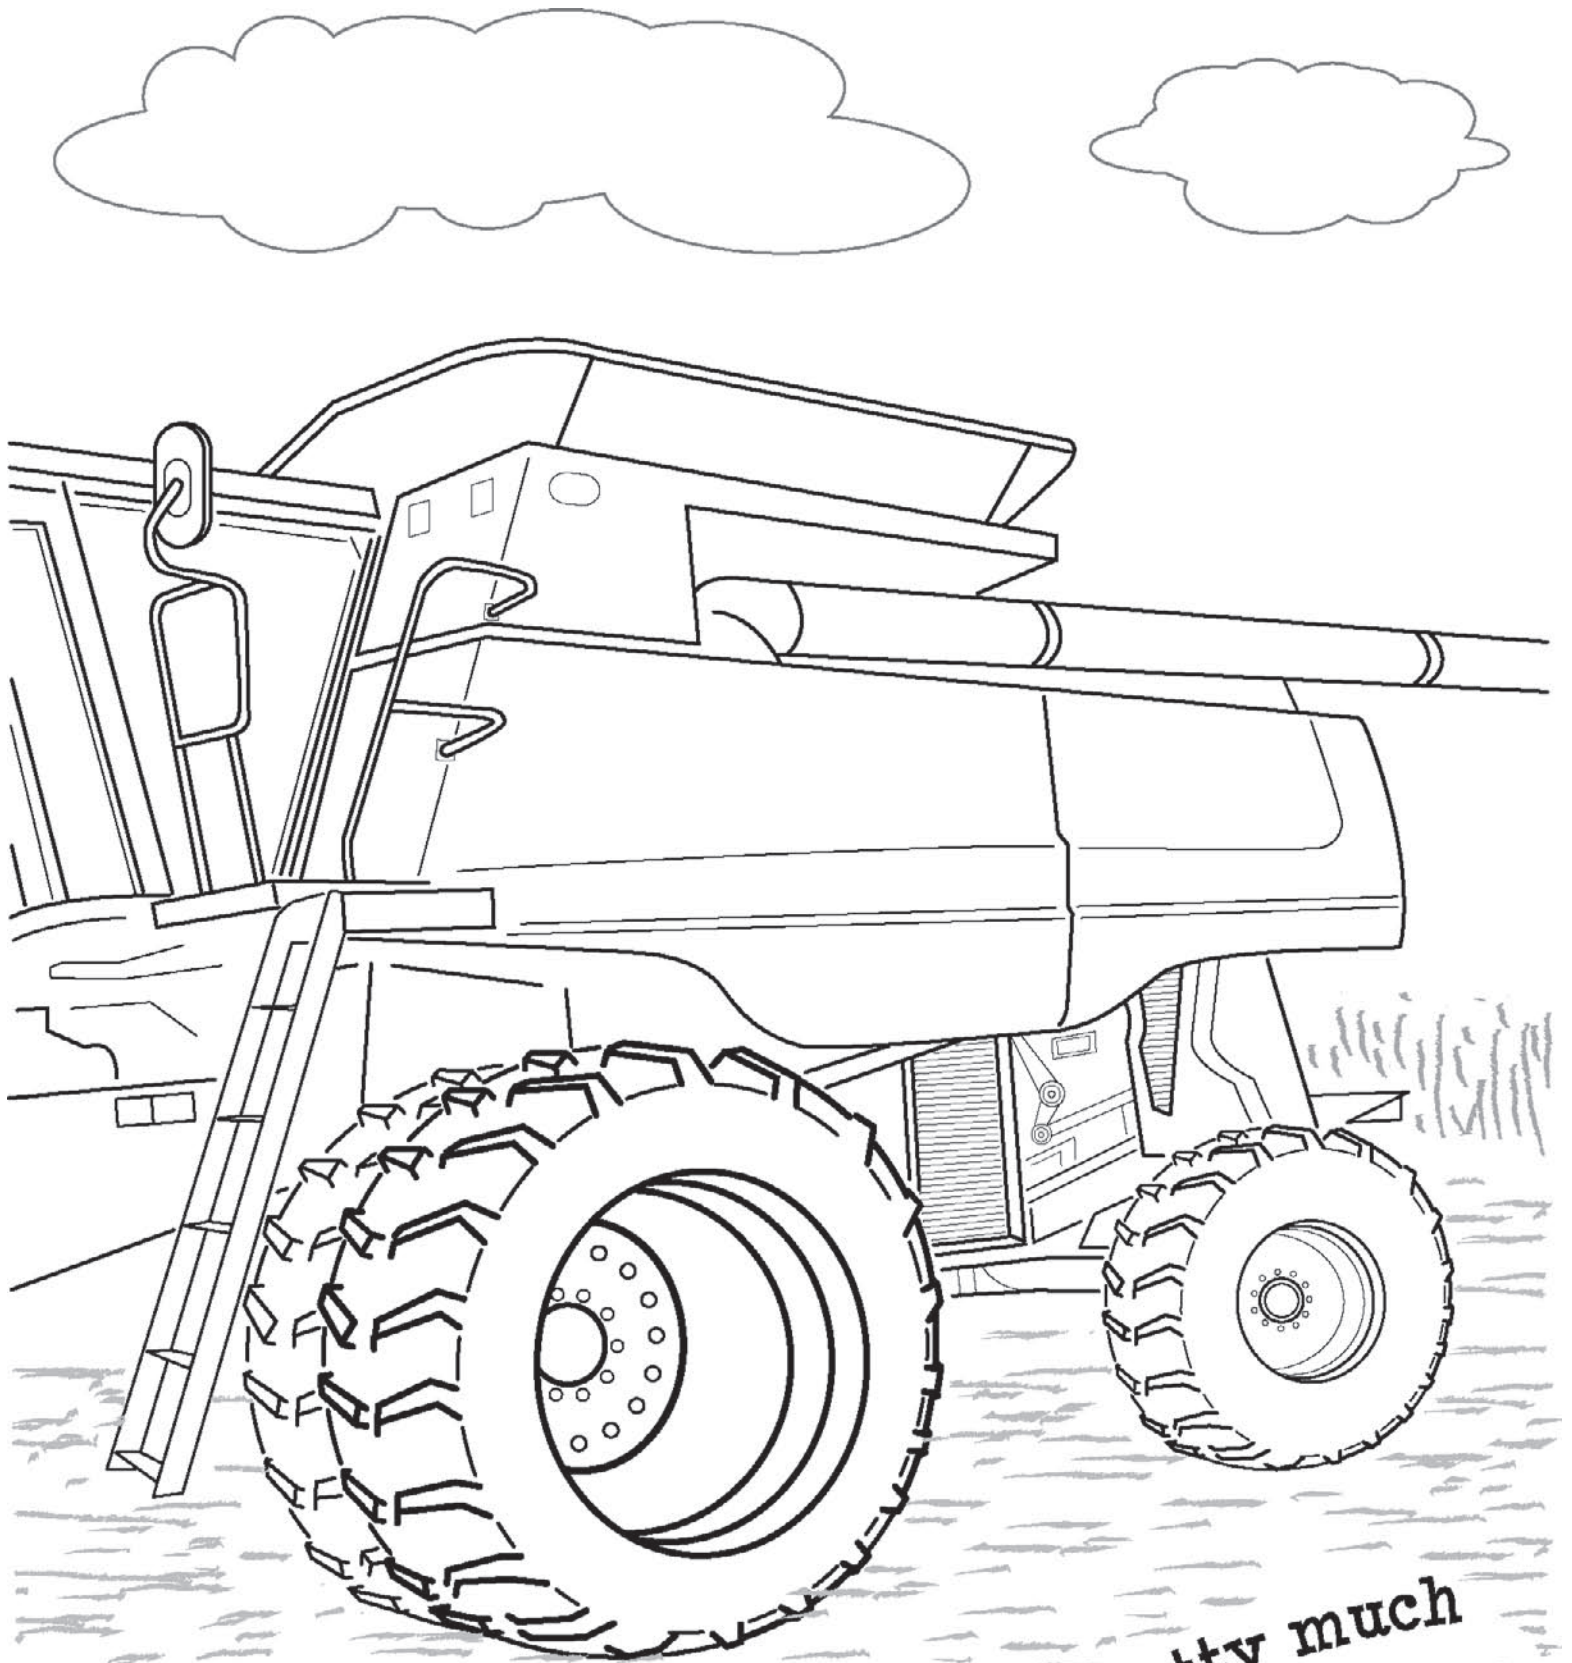

For information about Farm Safety 4 Just kids,  
please visit [www.fs4jk.org](http://www.fs4jk.org).

Triple wheels help equipment move  
easily across wet fields

The Perfecta II tool makes it easy to keep  
the space between orchard rows

Drill and Planter

fills make it easy to fill seed boxes

The Ripper-Stripper tool reduces tillage  
to save soil moisture

The Perfecta II cultivator makes a nice seedbed  
for planting seeds

Header Transports move big combine heads to  
keep roads safer.

Grain wagons move crops down the road  
and to the grain bin

Grain Carts Take The Crop From The Combine  
To A Truck For Faster Harvest.

**Wheels for combines, tractors and pretty much  
anything on the farm.**